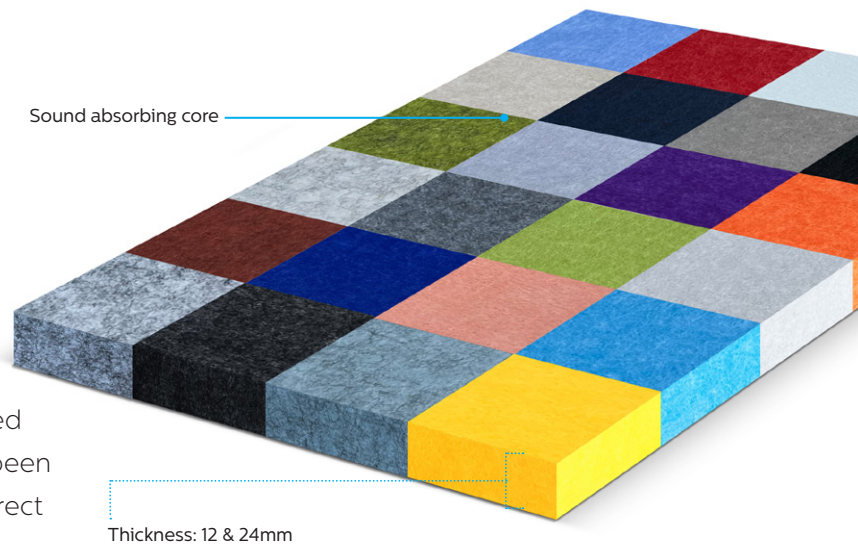

Silente[®]

A c o u s t i c P a n e l s

Acoustic Wall Panels

Sound absorbing wall panels for acoustic comfort.

www.silente.co.uk

What is Silente Wall Panels™?

Silente Wall Panel™ range is a high sound absorbing wall panel designed to control echo and reverberation in areas with hard surfaces. Our acoustic Wall Panels improve the quality of the environment due to the products ability to absorb echo and reverberation.

Our wall panels absorb sound to eliminate echo and reverberation around the working environment. Silente Wall Panel™ core material is a compressed polyester manufactured using post-consumer recycled polyester from plastic bottles. Our Wall panels have been designed to a very specific density to achieve the correct acoustic performance and are available in 12 & 24mm thickness, and in 23 different colours.

• Bespoke shapes & sizes available on request.

Polyester Acoustic Colour Range

Light Grey

Stone Grey

Charcoal Grey

Dark Grey

Camel Ivory

Mild Brown

1. Product

Install with the following components:

Silente wall panel:™

Wall Panels design:
12mm - 24mm thick:mm

2. Finish

Colours to be selected from the Silente standard range: *Colour:*

3. Delivery, Storage & Handling