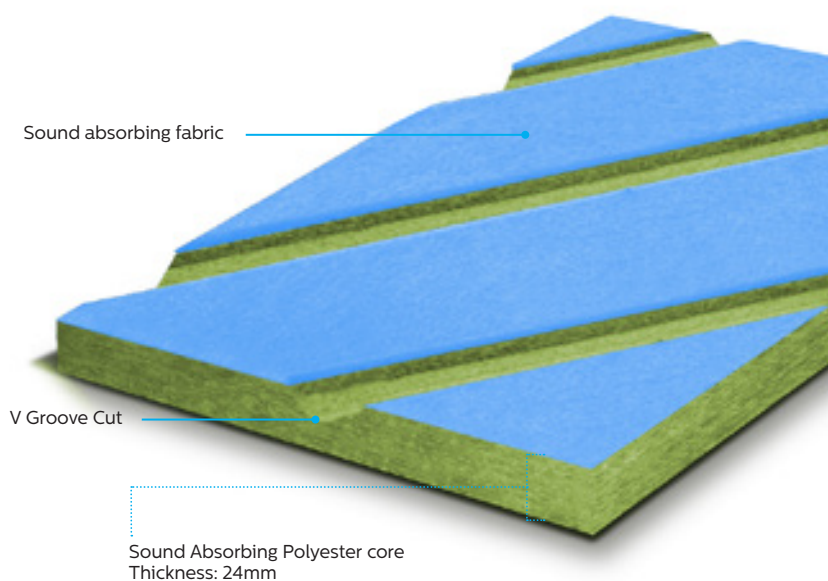

Silente[®]

A c o u s t i c P a n e l s

Two tone V-Groove Raft

Suspended two tone V-groove Raft

www.silente.co.uk

What is Two Tone V-Groove Raft?

Silente Two Tone V-Groove Raft™ range is a high sound absorbing ceiling raft designed to control echo and reverberation which creates a quiet space for employees. Silente Two Tone V-Groove Raft™ core material is a compressed polyester manufactured using post-consumer recycled plastic bottles.

Our V Groove panels have been designed to a very specific density to achieve the correct acoustic performance. They are 24mm thick and available in 23 different colours with a range of 17 facing fabric colours with a V groove cut onto the face of the panel.

Silente Two Tone V-Groove Raft™

Our Two Tone V-Groove Raft™ comprises of 24mm polyester (available in 23 colours) with a choice of fabric from Sonus fabric range (17 fabrics available). You are able to select one of the designs as per our standard design range.

Yellow

Pink
24mm only

!!! Please note that the above colors are representative of the actual colours which may vary in shade or texture. We are able to provide actual panel samples upon request. !!!

Front facing acoustic fabrics