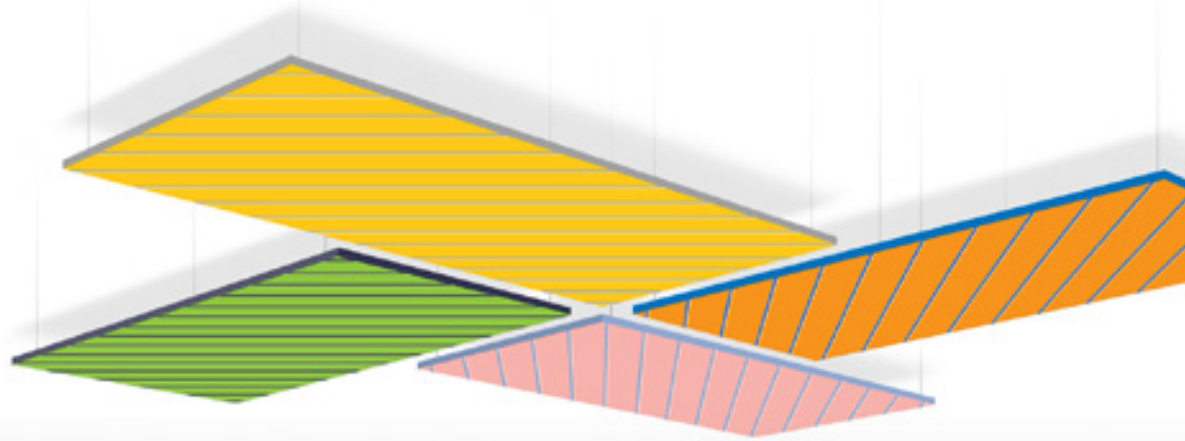

Silente[®]

A c o u s t i c P a n e l s

Two tone V-Groove Raft

Suspended two tone V-groove Raft

www.silente.co.uk

What is Two Tone V-Groove Raft?

Silente Two Tone V-Groove Raft™ range is a high sound absorbing ceiling raft designed to control echo and reverberation which creates a quiet space for employees. Silente Two Tone V-Groove Raft™ core material is a compressed polyester manufactured using post-consumer recycled plastic bottles.

Our V Groove panels have been designed to a very specific density to achieve the correct acoustic performance. They are 24mm thick and available in 23 different colours with a range of 17 facing fabric colours with a V groove cut onto the face of the panel.