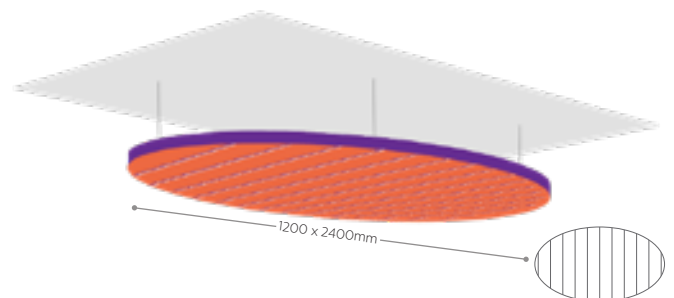

Two Tone V-Groove Raft: Designs

• Bespoke shapes & sizes available on request.