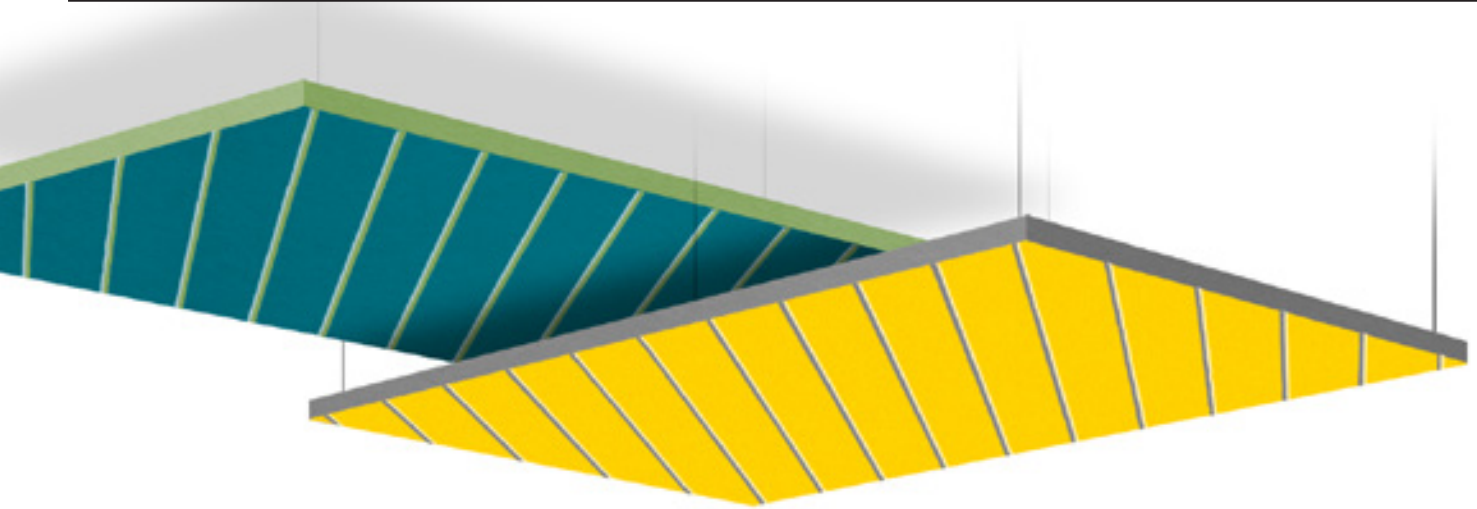

Silente[®]

A c o u s t i c P a n e l s

Two tone V-Groove Raft

Suspended two tone V-groove Raft

www.silente.co.uk

What is Two Tone V-Groove Raft?

Silente Two Tone V-Groove Raft™ range is a high sound absorbing ceiling raft designed to control echo and reverberation which creates a quiet space for employees. Silente Two Tone V-Groove Raft™ core material is a compressed polyester manufactured using post-consumer recycled plastic bottles.

Silente Two Tone V-Groove Raft™

Our Two Tone V-Groove Raft™ comprises of 24mm polyester (available in 23 colours) with a choice of fabric from Sonus fabric range (17 fabrics available). You are able to select one of the designs as per our standard design range.

Two Tone V-Groove Raft: Designs

SILENTE: TWO TONE **CIRCLE**

SILENTE: TWO TONE **FLOWER**

SILENTE: TWO TONE **HEXAGON**

SILENTE: TWO TONE **SQUARE**

SILENTE: TWO TONE **TRIANGLE**

SILENTE: **CLOVER**

SILENTE: TWO TONE **RECTANGLE**