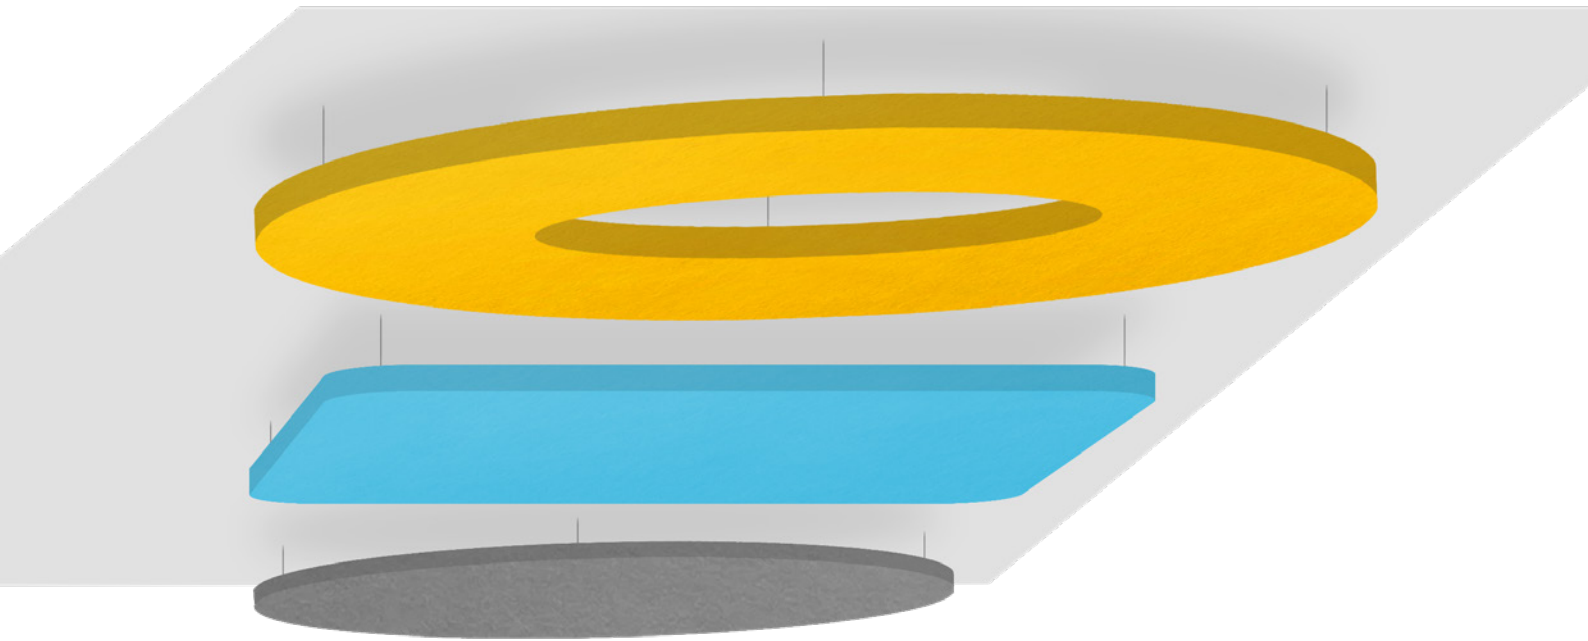

Silente Raft™: Designs