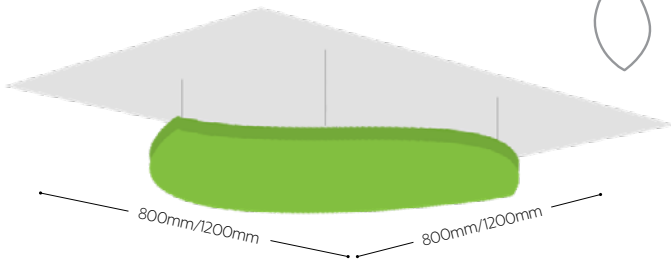

SILENTE: **FOREST**