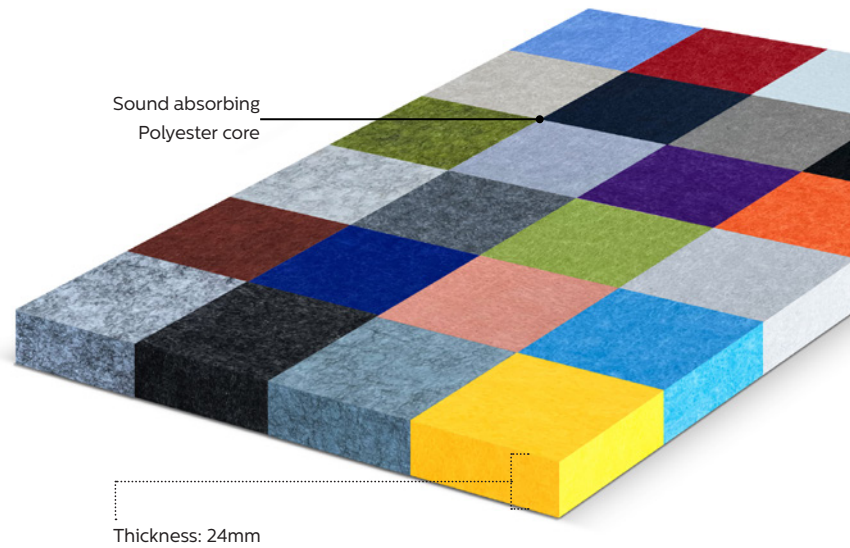

Silente[®]

A c o u s t i c P a n e l s

Acoustic Rafts

Acoustic rafts to meet your design and aesthetic requirements.

www.silente.co.uk

What is Silente Raft™?

Silente Raft™ Acoustic Raft range is a high sound absorbing panel range designed to control echo and reverberation in areas with hard surfaces. Silente Raft™ range improves the quality of the environment due to the products ability to absorb echo and reverberation.

Silente Raft™ act as a sound absorbing ceiling raft to eliminate echo and reverberation around the working environment. The rafts are suspended from the ceiling with our suspension kits. Silente Raft™ core material is a compressed polyester panel manufactured using post-consumer recycled polyester from plastic bottles.

The Silente Raft™ acoustic panel range has been designed to a very specific density to achieve the correct acoustic performance. The panels are available in 24mm thickness, and in 23 different colours.

Light Blue

Orange

Yellow

Pink
24mm only

!!! Please note that the above colors are representative of the actual colours which may vary in shade or texture. We are able to provide actual panel samples upon request. !!!