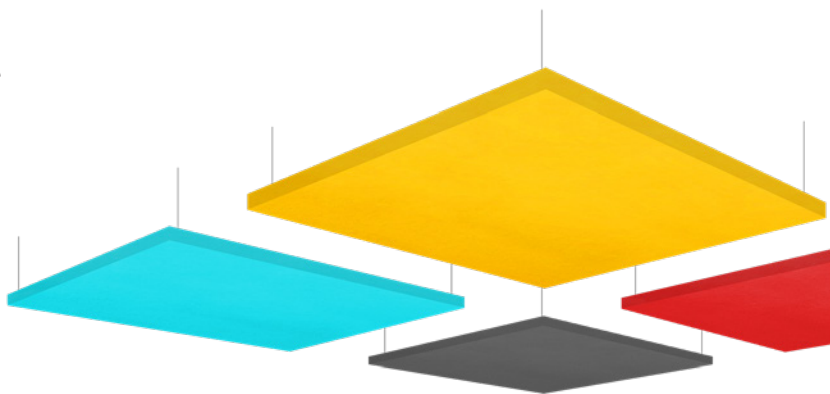

Silente Raft™ act as a sound absorbing ceiling raft to eliminate echo and reverberation around the working environment. The rafts are suspended from the ceiling with our suspension kits. Silente Raft™ core material is a compressed polyester panel manufactured using post-consumer recycled polyester from plastic bottles.

The Silente Raft™ acoustic panel range has been designed to a very specific density to achieve the correct acoustic performance. The panels are available in 24mm thickness, and in 23 different colours.

PINABLE

The Silente Raft™ are Pinable & sound absorptive.

Silente Raft™ Acoustic Raft

Our Silente Raft™ Acoustic Rafts are a simple way to design your working environment or personal space the way you like it. With 23 Standard colours to select from, be it office space or play areas we will have the right colour and shape for you. The Silente Raft™ is great for any space. For installation, we supply our suspension kits.