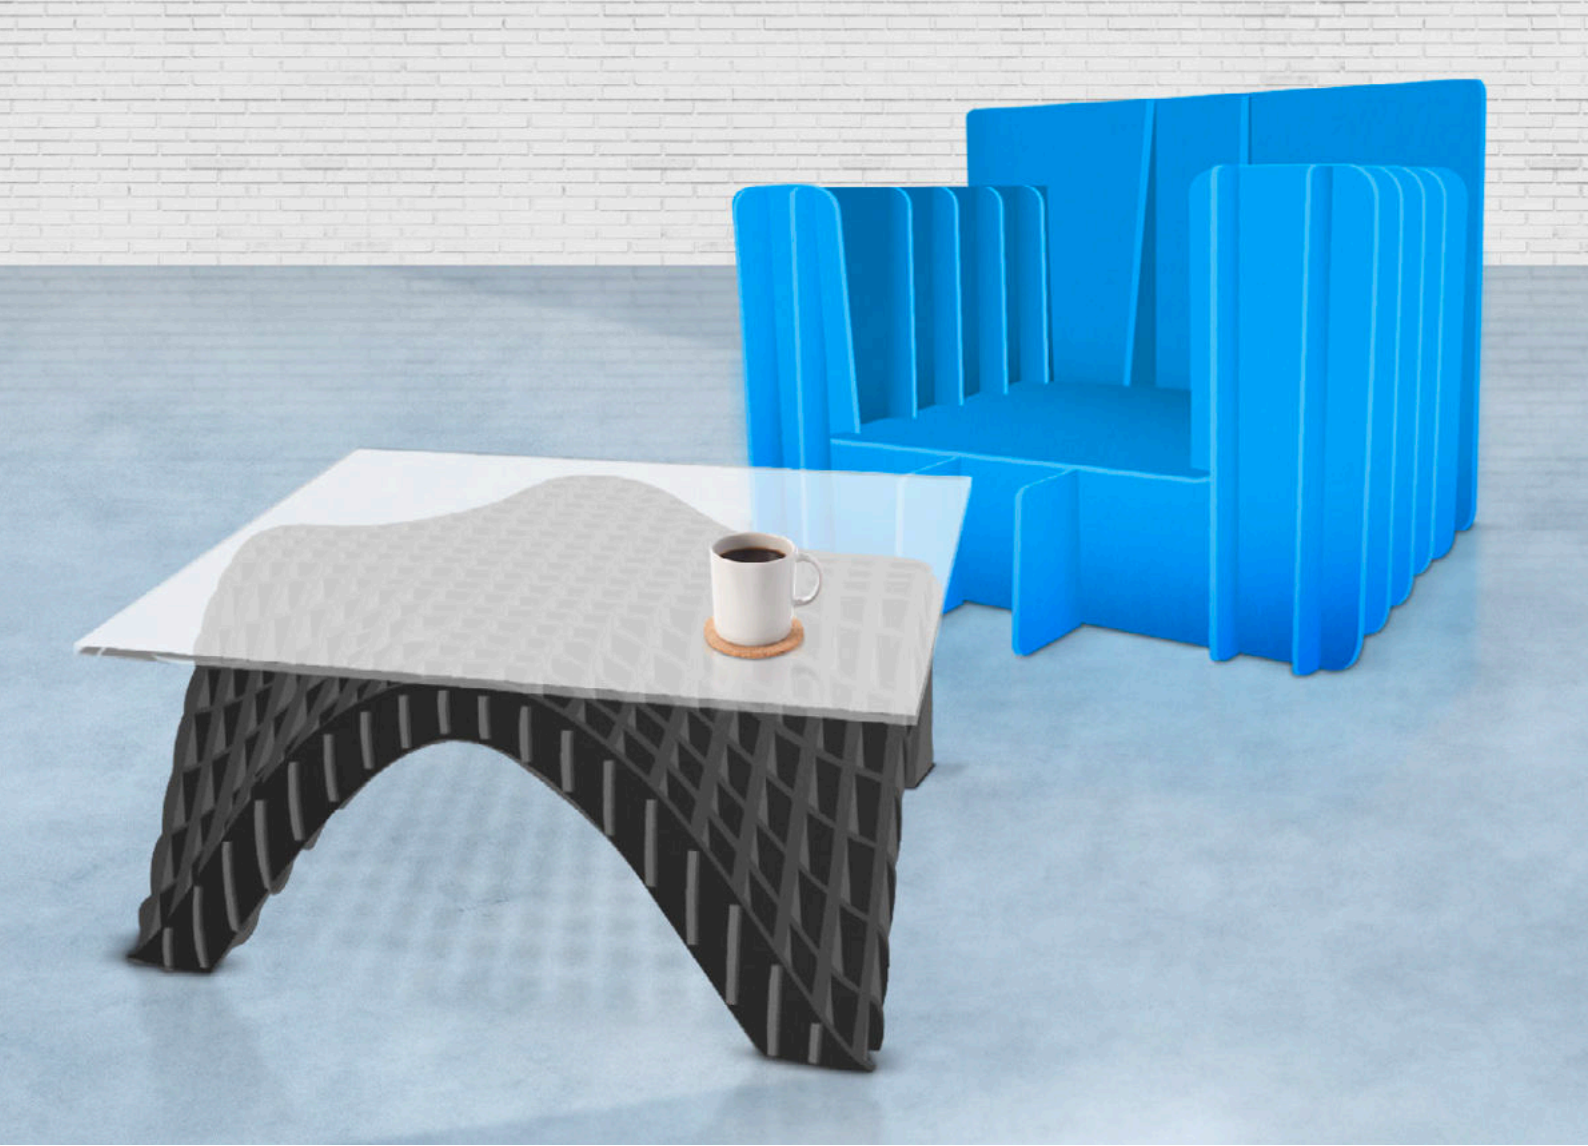

Product Specification

---

1. Product

Install with the following components:

Silente Furniture™:

Name: .....

2. Finish

Colours to be chosen from the Silente standard range: *Colour:* .....

3. Delivery, Storage & Handling

Protect Silente Furniture™ from excessive moisture when storing, and handling.

4. Cleaning

Easily Cleaned with damp cloth or Duster

5. Supplier

Silente Furniture™ as supplied by:

SoundHush Ltd, Atlantic House, Gomm Road, High Wycombe, Bucks, HP13 7DJ, United Kingdom

Tel: 01494 422 482 E. info@silente.co.uk W. www.silente.co.uk